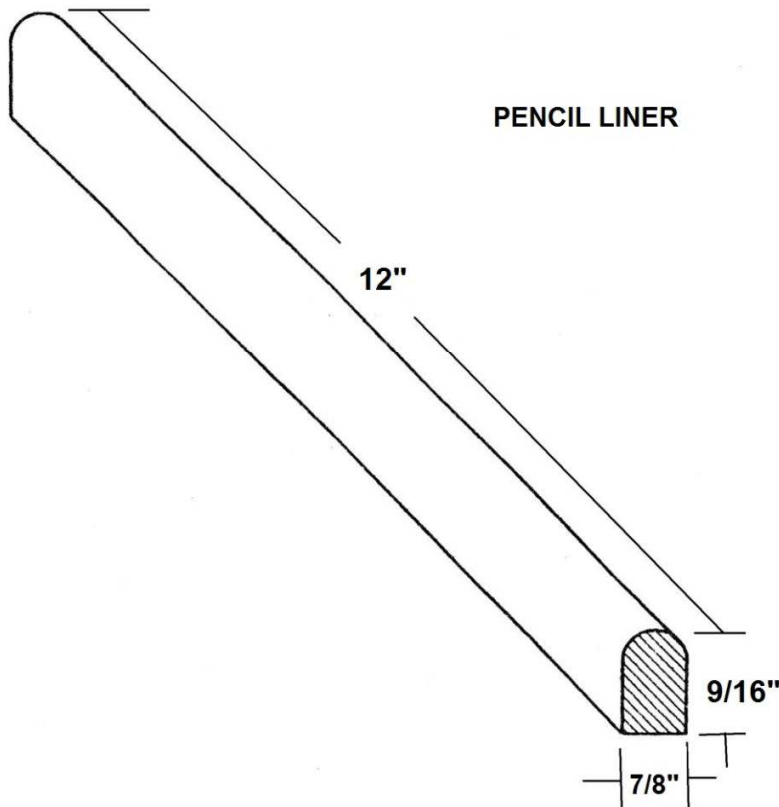

DESCRIPTION OF THE PRODUCT: PENCIL LINER

Recommended Usage: Residential & Commercial
(Wall/Backsplash/Accent/Bath Wall/Fireplace Facade)

Semi-Vitreous flooring has water absorption of more than 3% but less than 7% for indoor use.

Product Type: Architectural Moldings

Product Name: Pencil Liner

Color Name: Fiorito Travertine, Mocka Travertine & Golden travertine.

Finish: Honed

Country: Mexico

Length: 12"

Height: 7/8"

Wide: 9/16"

Coverage per Piece: 0.0468 sqft. (0.00435 M2.)

Unit of Measure: Each

Weight per Piece: 0.44 lbs. (0.200 Kgs.)

Case Quantity: 50 pcs.

Weight per Case: 22.0 lbs. (10.0 Kgs.)