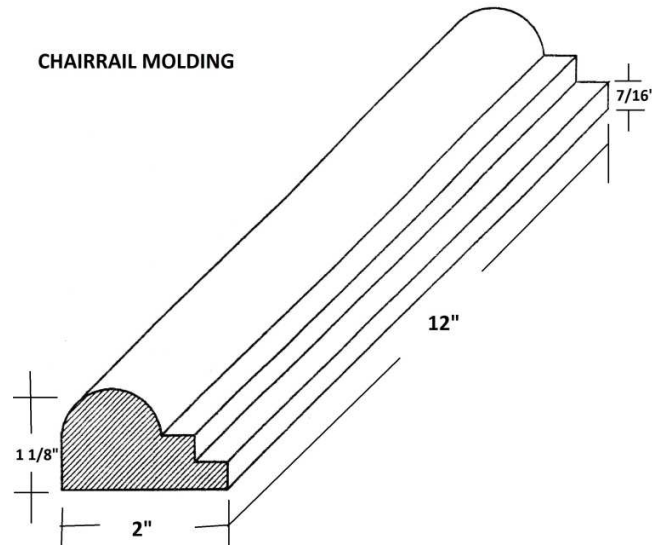

DESCRIPTION OF THE PRODUCT: CHAIRRAIL LINER
Recommended Usage: Residential & Commercial.
(Wall/Backsplash/Accent/Bath Wall/Fireplace Facade)

Semi-Vitreous material has water absorption of more than 3% but less than 7% for indoor use.

Product Type: Architectural Moldings

Product Name: Chairrail Liner

Color Name: Fiorito Travertine, Mocka Travertine & Golden Travertine

Country: Mexico

Finish: Honed

Length: 12"

Height: 1 1/8"

Wide: 2"

Coverage Per Piece: 0.166 sqft. (0.0154 M2.)

Unit of Measure: Each

Weight per Piece: 1.7 lbs. (0.77 Kgs.)

Case Quantity: 20 pcs.

Weight per Case: 34 Lbs. (15.40 Kgs.)